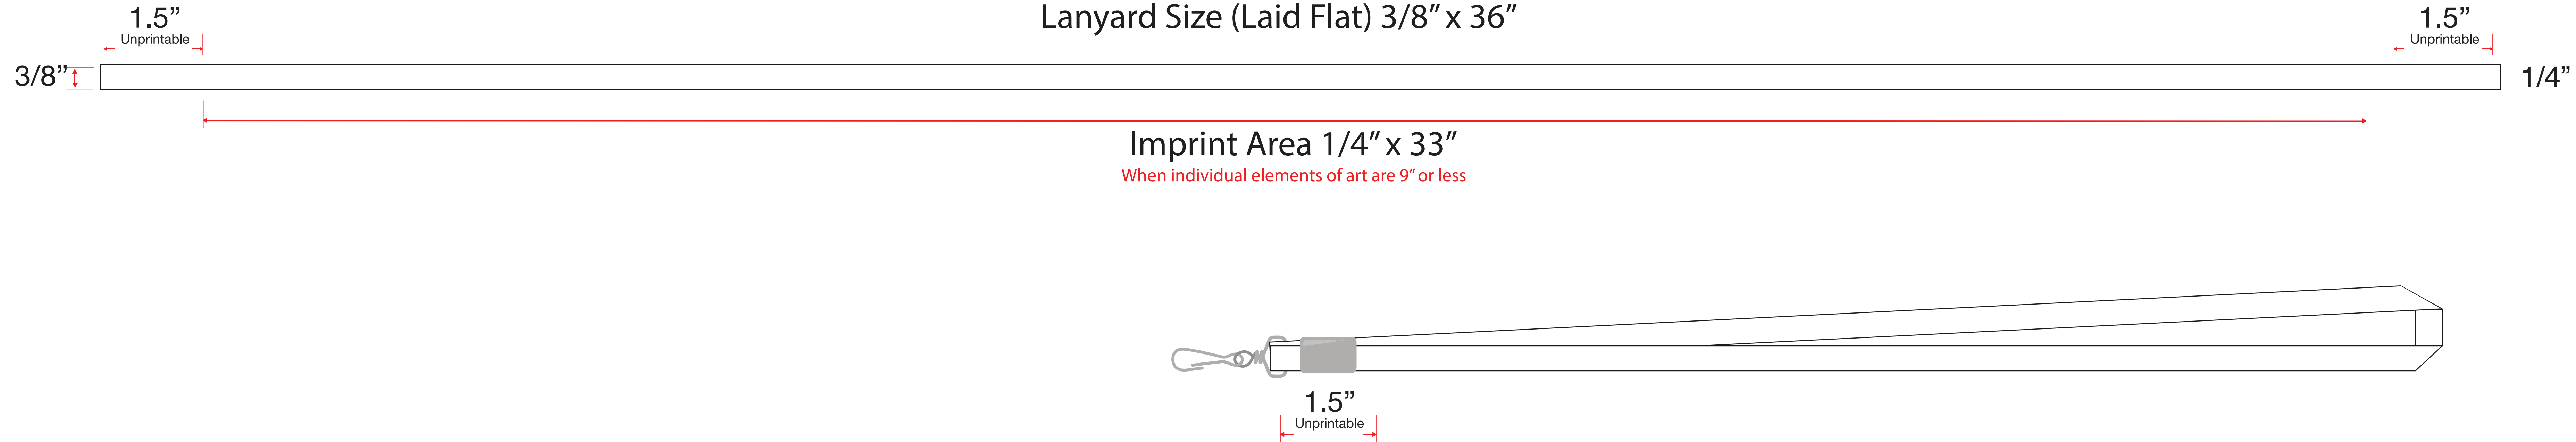

size 100%

### Imprint Limitations

- Step and repeat is possible on 32" of lanyard, when design elements are 9" or less
- For art 9" or more. Repeat is restricted to once on both sides